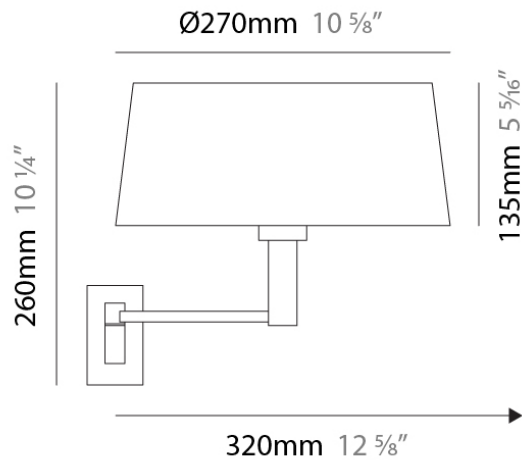

D83047-CHR

PROJECT

TYPE

NOTES

QUANTITY

DATE

GENERAL

Series: Classic

Brand: Panzeri

Division: Design

Mounting Type: Surface

Mounting Location: Wall

Subcategory: Ambient

PHYSICAL

Shape: Abstract

Length (mm): 270

Length (in): 10 ⁵/₈"

Height (mm): 260

Height (in): 10 ¹/₄"

Extension (mm): 320

Extension (in): 12 ⁵/₈"

Light Distribution: Direct / Indirect

Weight (kg): 0.835

Weight (lbs): 1.88

Diffuser: White Fireproof Fabric Shade

Fixture Finish: Chrome

Fixture Material: Metal

ELECTRICAL

Number of Lamps: 1

Lamp Type: LED Retrofit

Lamp Shape: A19

Bulb Included: Bulb Not Included

Total Output Wattage (W): 7

Max. Wattage Per Lamp (W): 7

Lamp Base: E26

Input Voltage (V): 120

LED

OPTICAL

RATINGS AND CERTIFICATIONS

Certified By: CSA Certified to UL and CSA Standards

IP rating: IP20